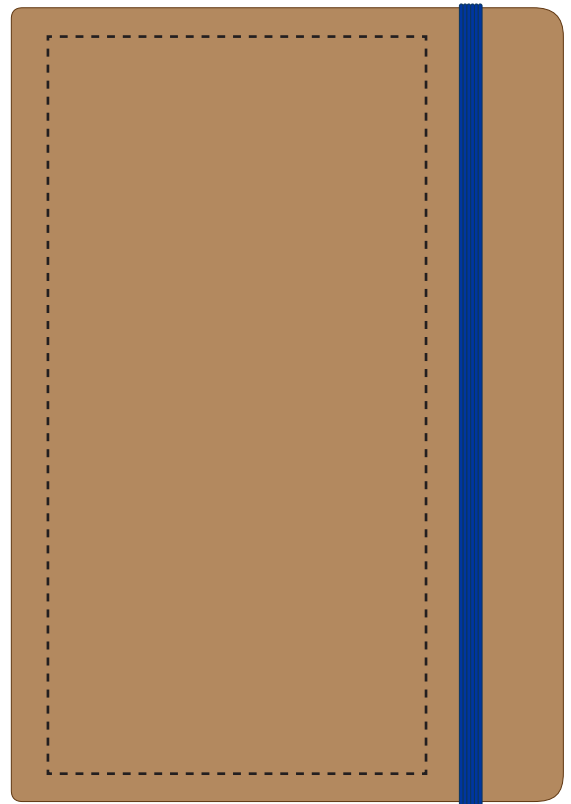

Your Ref:  
Our Ref:Quantity:  
Version: 1Product Code: TPC000708  
Product Colour: BLUE & BLUE**PRINTING CONCERNS:****PRODUCT INFO:**

We stock this item in the following colours

**PANTONE REFERENCE(S)**

- Colour 1
- Debossing / Foil Blocking
- Full Colour Printing
- Engraving

**Pen**

- Full Colour Printing
- Engraving
- Colour 1

ARTWORK SCALE 50%

Product Image for visualisation  
- colours may vary

- CENTRED TO PRINT AREA
- CENTRED TO NOTEBOOK

**The dashed line is to demonstrate print area and will not appear on your printed item****PLEASE NOTE:**

- All colours including print and product are for visual purposes only and should not be regarded as the actual colour of the product and print.
- Some products may vary from batch to batch and may differ from previous orders.
- The colour and texture of a product can also have an effect on the final print colour.
- By approving this order we accept that you understand these terms.

To proceed, please approve visual via the online system.

ARTWORK SCALE 100%  
Max print area: 195mm x 100mm

● *Colour 1*

● *Full Colour Printing*

ARTWORK SCALE 100%  
Max print area: 145mm x 80mm

ARTWORK SCALE 100%  
Max Engrave area: 100mm x 80mm