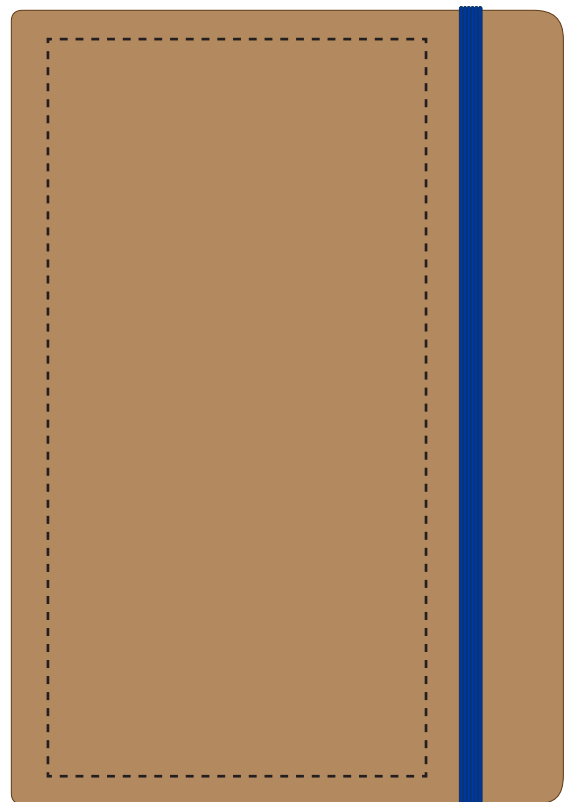

- Colour 1
- Debossing / Foil Blocking
- Full Colour Printing
- Engraving

**Pen**

- Full Colour Printing
- Engraving
- Colour 1

ARTWORK SCALE 50%

Product Image for visualisation  
- colours may vary

- CENTRED TO PRINT AREA
- CENTRED TO NOTEBOOK

**The dashed line is to demonstrate print area and will not appear on your printed item****PLEASE NOTE:**

- All colours including print and product are for visual purposes only and should not be regarded as the actual colour of the product and print.
- Some products may vary from batch to batch and may differ from previous orders.
- The colour and texture of a product can also have an effect on the final print colour.
- By approving this order we accept that you understand these terms.

To proceed, please approve visual via the online system.

ARTWORK SCALE 100%  
Max print area: 195mm x 100mm

● *Colour 1*

● *Full Colour Printing*

ARTWORK SCALE 100%  
Max print area: 145mm x 80mm

ARTWORK SCALE 100%  
Max Engrave area: 100mm x 80mm