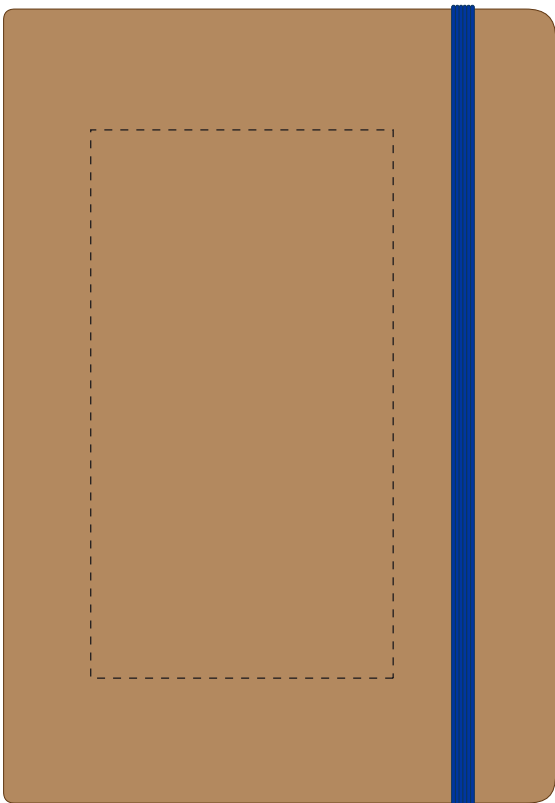

- Colour 1
- Debossing / Foil Blocking
- Full Colour Printing
- Engraving

**Pen**

- Full Colour Printing
- Engraving
- Colour 1

ARTWORK SCALE 50%

Product Image for visualisation  
- colours may vary

- CENTRED TO PRINT AREA
- CENTRED TO NOTEBOOK

**The dashed line is to demonstrate print area and will not appear on your printed item****PLEASE NOTE:**

- All colours including print and product are for visual purposes only and should not be regarded as the actual colour of the product and print.
- Some products may vary from batch to batch and may differ from previous orders.
- The colour and texture of a product can also have an effect on the final print colour.
- By approving this order we accept that you understand these terms.

To proceed, please approve visual via the online system.

ARTWORK SCALE 100%  
Max print area: 195mm x 100mm

● *Colour 1*

● *Full Colour Printing*

ARTWORK SCALE 100%  
Max print area: 145mm x 80mm

ARTWORK SCALE 100%  
Max Engrave area: 100mm x 80mm

● *Debossing / Foil Blocking*

● *Engraving*

ARTWORK SCALE 100%  
Clip Print Area:  
26mm x 6mm

ARTWORK SCALE 100%  
Standard Engrave Area:  
40mm x 7mm

ARTWORK SCALE 100%  
Standard ILC/FRONT Print Area:  
40mm x 20mm