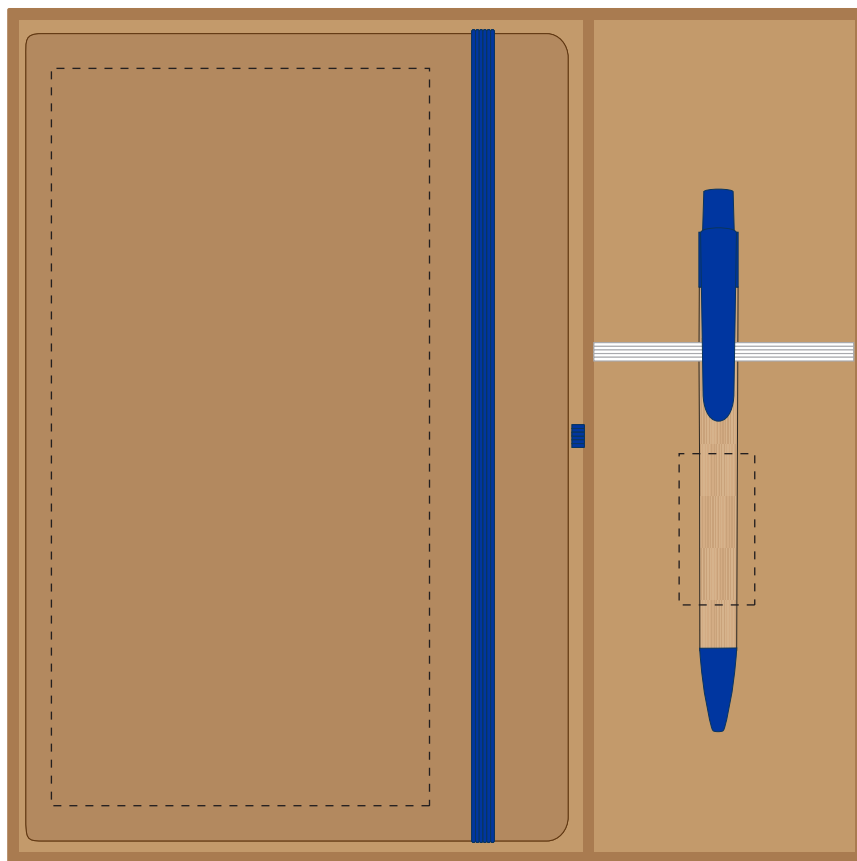

Your Ref:  
Our Ref:Quantity:  
Version: 1Product Code: TPC000708  
Product Colour: BLUE & BLUE**PRINTING CONCERNS:****PRODUCT INFO:**

We stock this item in the following colours

**PANTONE REFERENCE(S)**

- Colour 1
- Debossing / Foil Blocking
- Full Colour Printing
- Engraving

**Pen**

- Full Colour Printing
- Engraving
- Colour 1

ARTWORK SCALE 50%

Product Image for visualisation  
- colours may vary

- CENTRED TO PRINT AREA
- CENTRED TO NOTEBOOK

**The dashed line is to demonstrate print area and will not appear on your printed item****PLEASE NOTE:**

- All colours including print and product are for visual purposes only and should not be regarded as the actual colour of the product and print.
- Some products may vary from batch to batch and may differ from previous orders.
- The colour and texture of a product can also have an effect on the final print colour.
- By approving this order we accept that you understand these terms.